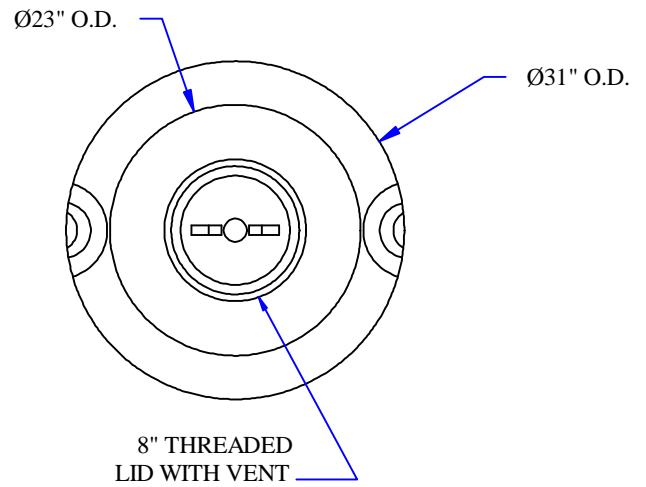

SIDE VIEW

TOP VIEW

NOTE: CALIBRATED IN GALLONS

				DRAWN / DATE MPS/6/9/03		MATERIAL / SHOT WEIGHT		BAILIFF ENTERPRISES, INC. 8423 AIRLINE DRIVE, HOUSTON, TEXAS 77037 PHONE (281) 447-5372 FAX (281) 999-1223	
				APPRD. / DATE		HDPE	70 LBS.		
REV	DESCRIPTION	DATE	APPRD	THIRD ANGLE PROJECTION ANSI 14.5M 				CLIENT / DESCRIPTION	
ALL DIMENSIONS ARE IN DECIMAL INCHES TOLERANCES UNLESS OTHERWISE SPECIFIED ± .5% @ 68° F								NOTES:	
								SCALE	PART NO.
								N.S.	VTB0200-31