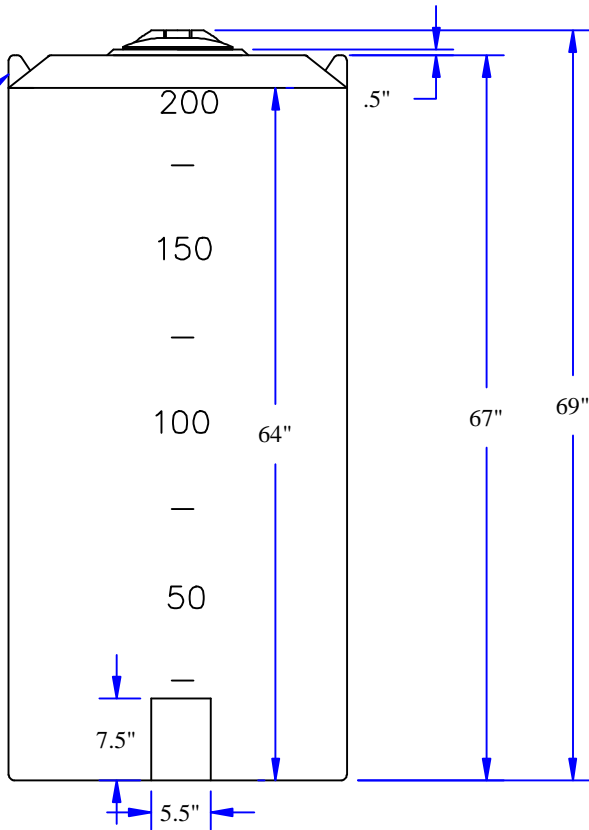

SIDE VIEW

TOP VIEW

NOTE: CALIBRATED IN GALLONS

				DRAWN / DATE MPS/6/9/03		MATERIAL / SHOT WEIGHT		BAILIFF ENTERPRISES, INC. 8423 AIRLINE DRIVE, HOUSTON, TEXAS 77037 PHONE (281) 447-5372 FAX (281) 999-1223	
				APPRD. / DATE		HDPE	70 LBS.		
REV	DESCRIPTION	DATE	APPRD	THIRD ANGLE PROJECTION ANSI 14.5M 				CLIENT / DESCRIPTION	
ALL DIMENSIONS ARE IN DECIMAL INCHES TOLERANCES UNLESS OTHERWISE SPECIFIED ± .5% @ 68° F								NOTES:	
								SCALE	PART NO.
								N.S.	VTB0200-31